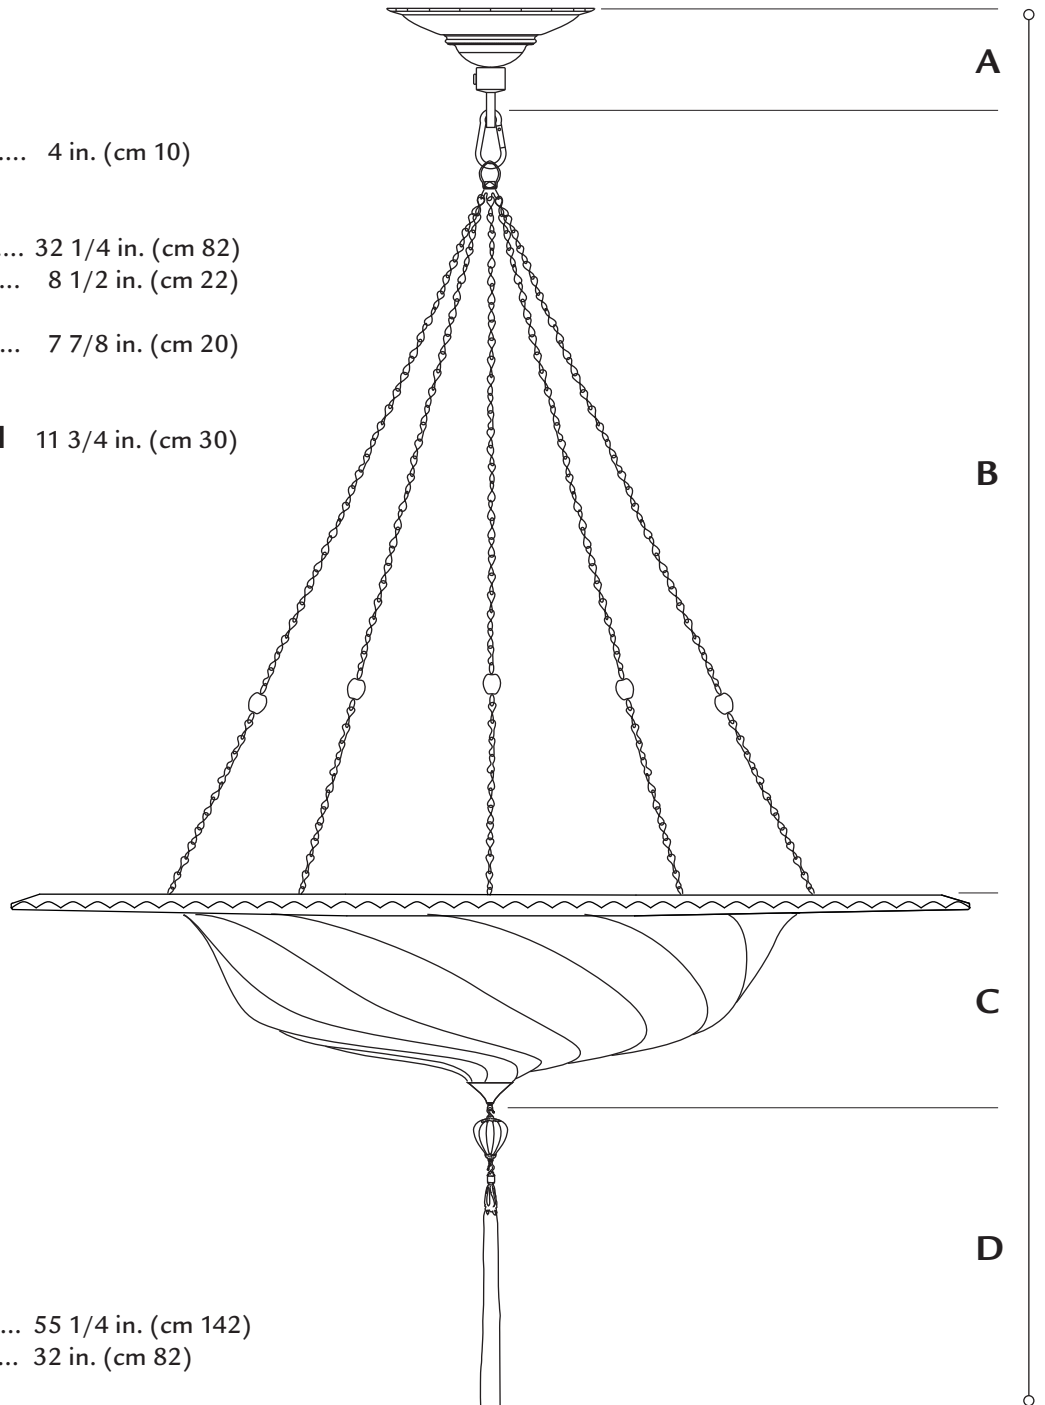

art. G 096 SAC - 1

- A. ceiling attachment** 4 in. (cm 10)
(hook and ring included)
- B. chains' s lenght** 32 1/4 in. (cm 82)
minimum 8 1/2 in. (cm 22)
- C. shade** 7 7/8 in. (cm 20)
(metal tip included)
- D. glass drop with rayon tassel** 11 3/4 in. (cm 30)

standard overall height 55 1/4 in. (cm 142)
minimum 32 in. (cm 82)

weight lb.25 oz.6 (11,5 kg)

suggested wattage 1 x max 100W

voltage 110/120V: E26 socket . 220/240V: E27 socket

◆ A T E L I E R **FORTVNY** V E N E Z I A ◆

art. G 096 SAC - 2

A. ceiling attachment 4 in. (cm 10)
(hook and ring included)

C. shade 7 7/8 in. (cm 20)
(metal tip included)

D. glass drop with rayon tassel 11 3/4 in. (cm 30)

standard overall height 23 1/2 in. (cm 60)