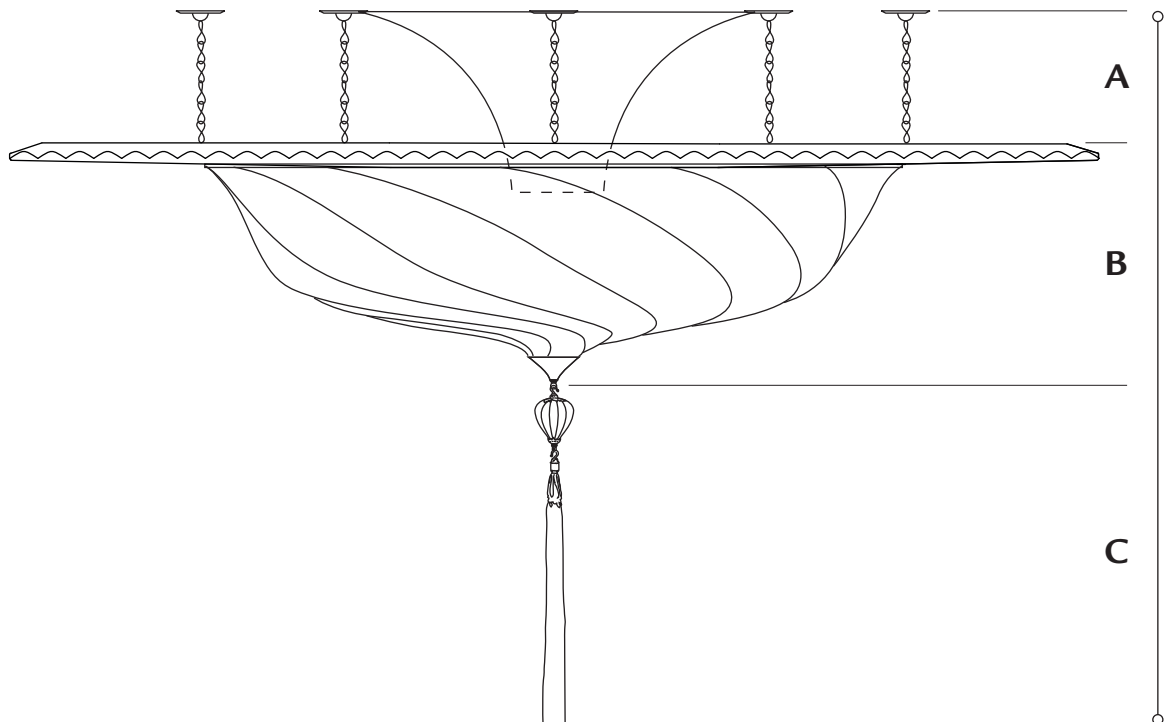

art. G 096 SAC - 1

- A. ceiling attachment** 4 in. (cm 10)
(hook and ring included)
- B. chains' s lenght** 32 1/4 in. (cm 82)
minimum 8 1/2 in. (cm 22)
- C. shade** 7 7/8 in. (cm 20)
(metal tip included)
- D. glass drop with rayon tassel** 11 3/4 in. (cm 30)

art. G 096 SAC - 2

A. ceiling attachment 4 in. (cm 10)
(hook and ring included)

C. shade 7 7/8 in. (cm 20)
(metal tip included)

D. glass drop with rayon tassel 11 3/4 in. (cm 30)

standard overall height 23 1/2 in. (cm 60)